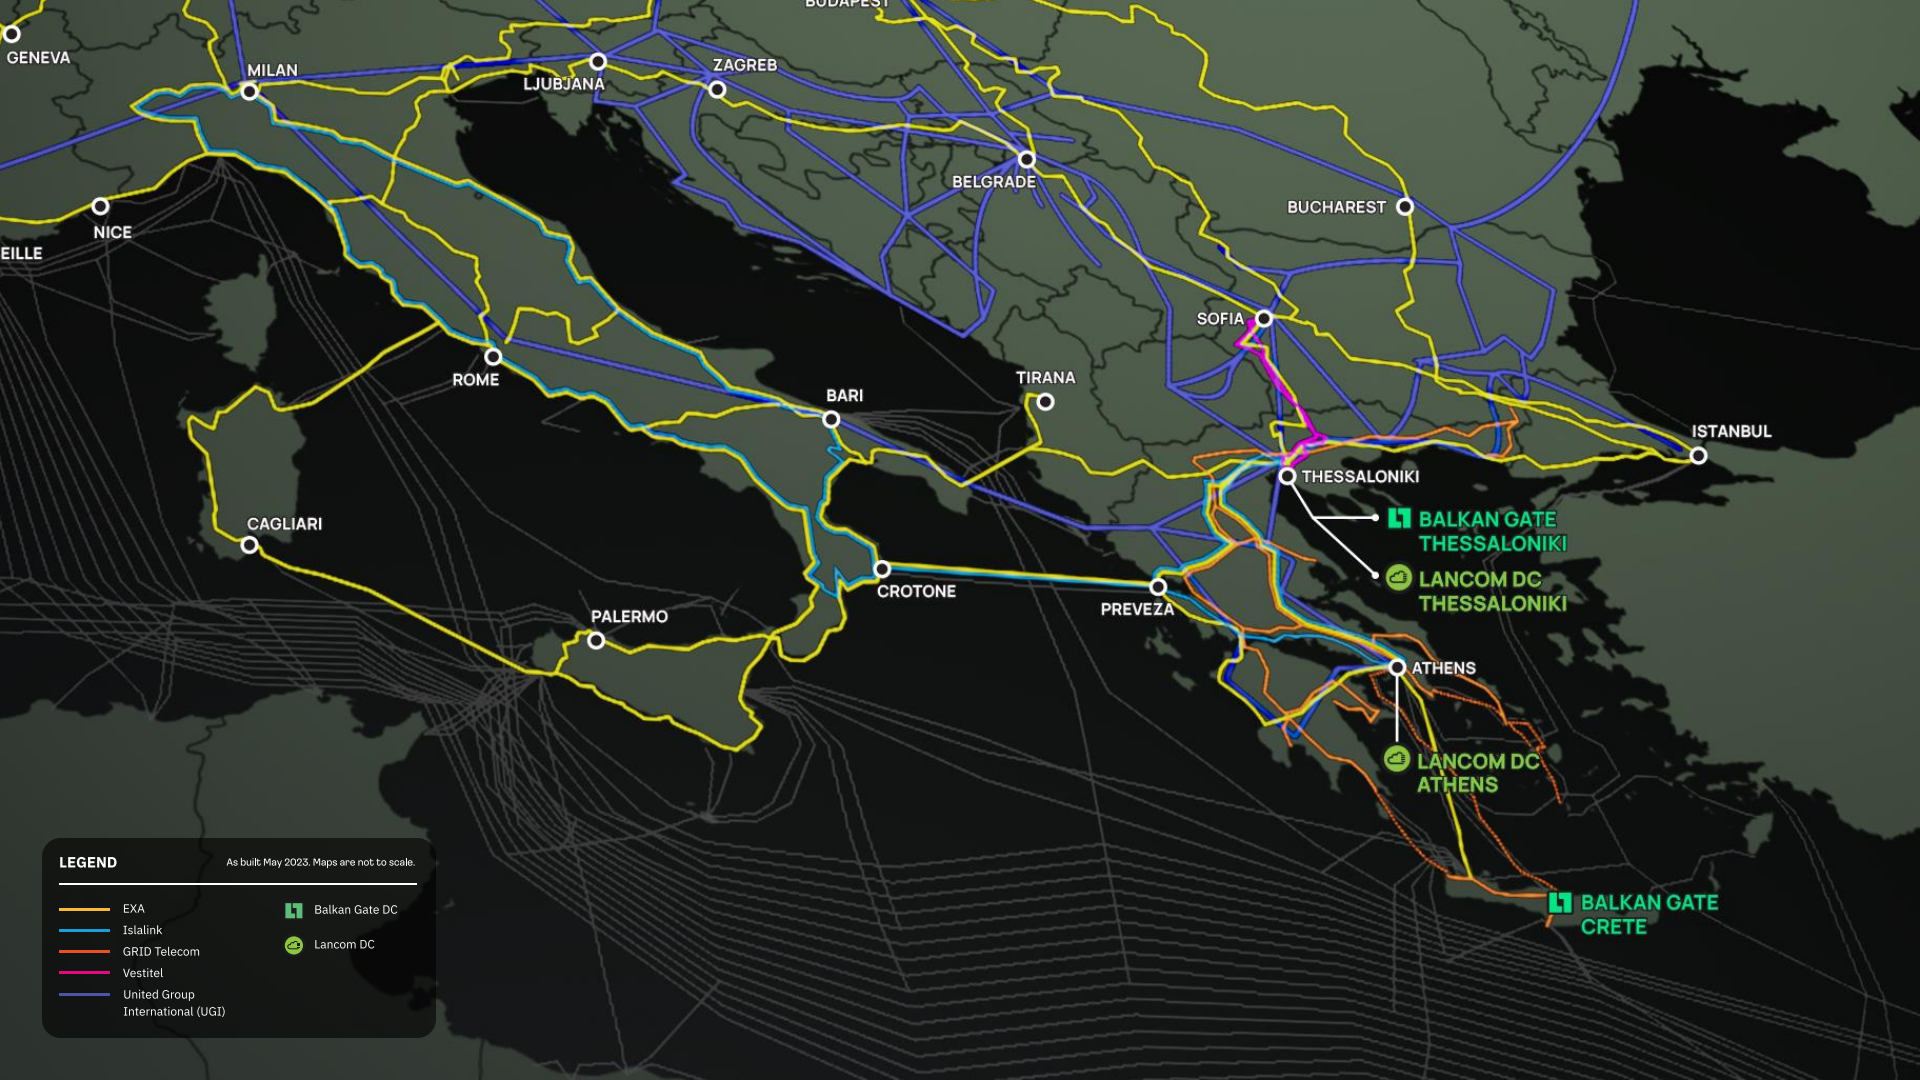

2,866.86 km

Suez Canal

Frankfurt

3,236.78 km

Suez Canal

Amsterdam

3,470.52 km

Suez Canal

London

Definition of straight line

Shortest distance between two points

“

It doesn't make sense to hire smart people and then tell them what to do; we hire smart people so they can tell us what to do.

Steve Jobs

LEGEND

As built: May 2023. Maps are not to scale.

- EXA
- Islalink
- GRID Telecom
- Vestitel
- United Group International (UGI)
- Balkan Gate DC
- Lancom DC

----- Andromeda

----- Medusa Submarine Cable System