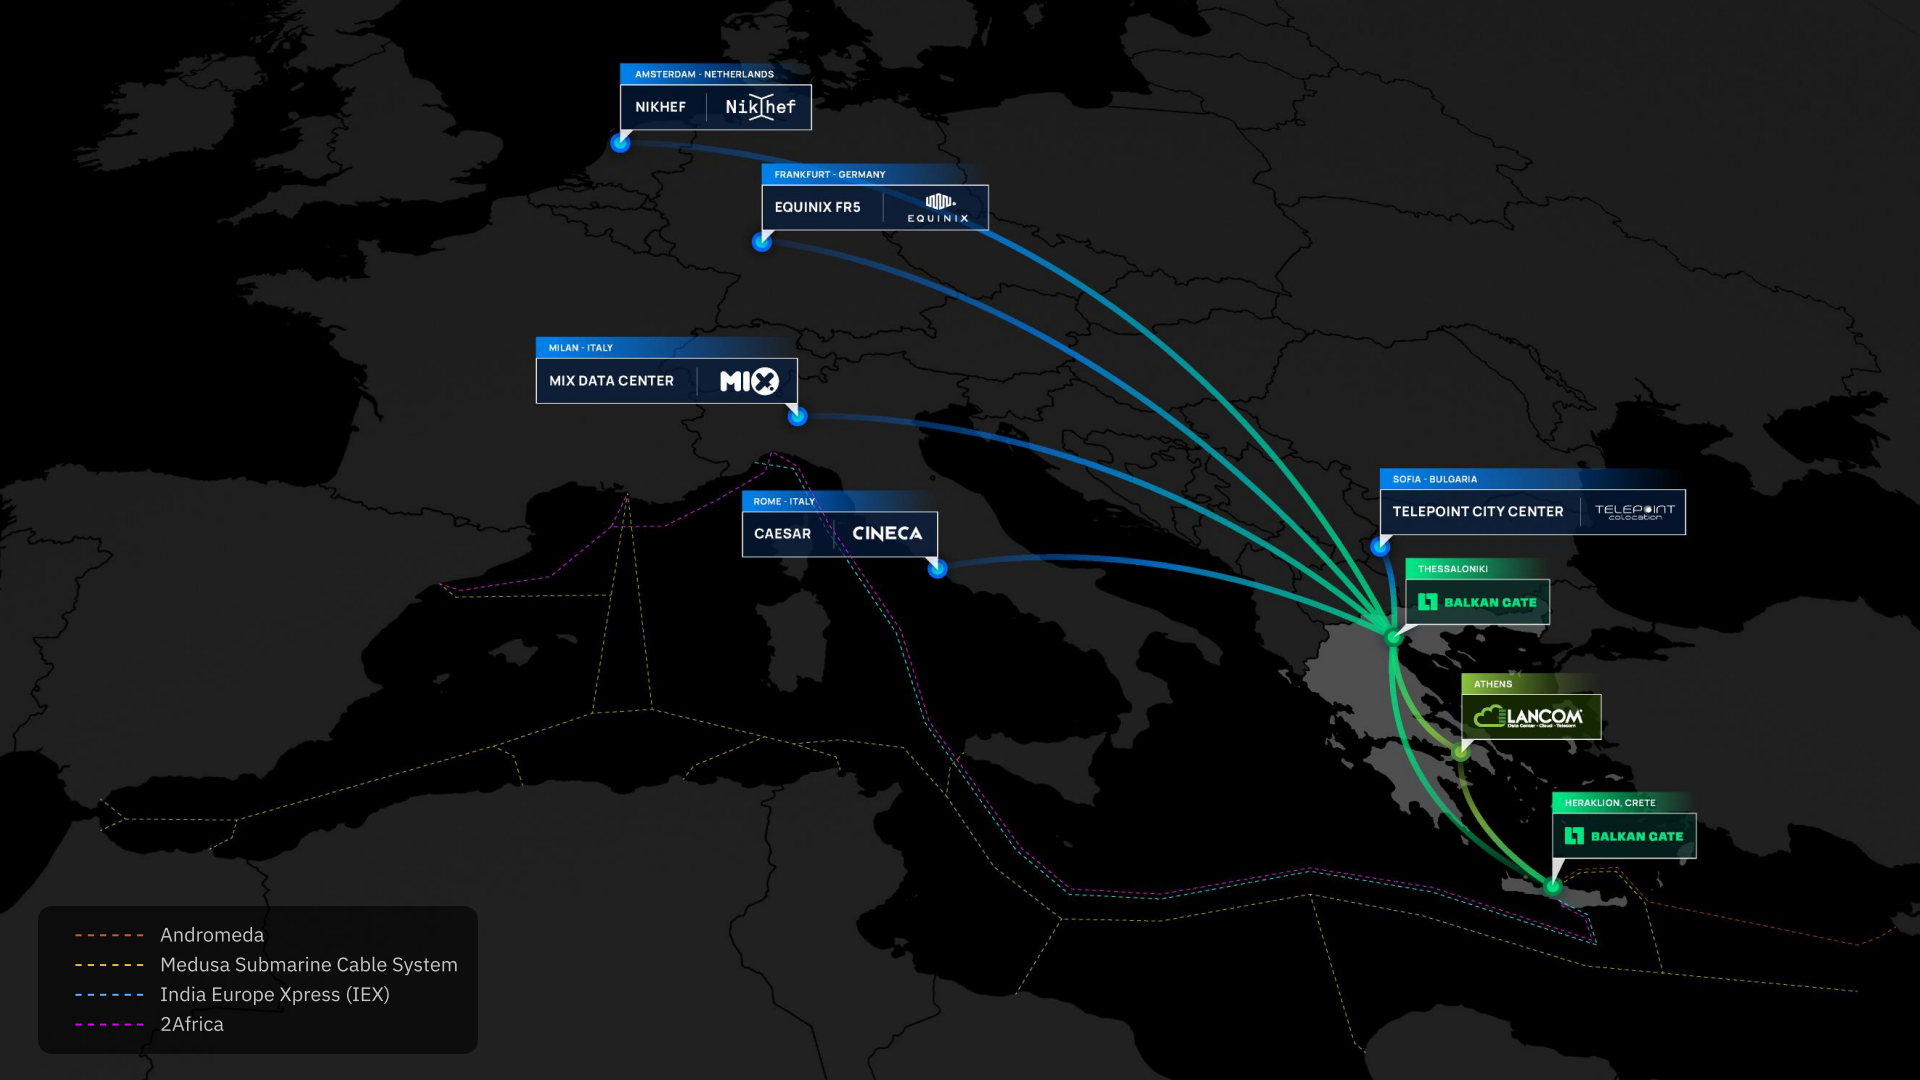

2,866.86 km

Suez Canal

Frankfurt

3,236.78 km

Suez Canal

Amsterdam

3,470.52 km

Suez Canal

London

Definition of straight line

Shortest distance between two points

“

It doesn't make sense to hire smart people and then tell them what to do; we hire smart people so they can tell us what to do.

Steve Jobs

LEGEND

As built: May 2023. Maps are not to scale.

- EXA
- Islalink
- GRID Telecom
- Vestitel
- United Group International (UGI)
- Balkan Gate DC
- Lancom DC

----- Andromeda

----- Medusa Submarine Cable System

----- India Europe Xpress (IEX)

----- 2Africa

NetIX Greece

Your
Network

Cross
Connect

NetIX
Athens

NetIX
Thessaloniki

NetIX
Heraklion