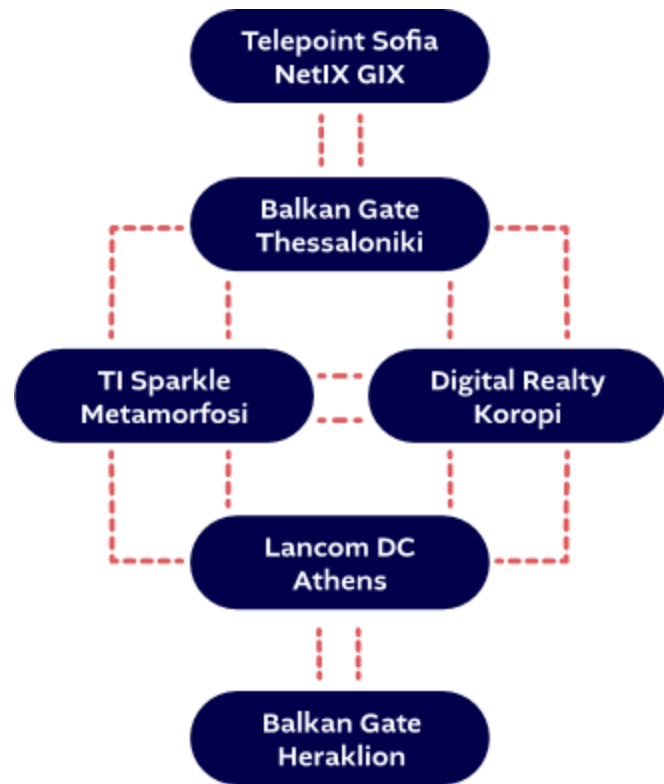

LEGEND

As built: May 2023. Maps are not to scale.

- EXA
- Islalink
- GRID Telecom
- Vestitel
- United Group International (UGI)
- Balkan Gate DC
- Lancom DC

----- Andromeda

----- Medusa Submarine Cable System

----- India Europe Xpress (IEX)

----- 2Africa

NetIX Greece

Your
Network

Cross
Connect

NetIX
Athens

NetIX
Thessaloniki

NetIX
Heraklion

Cross
Connect

Another
Network

NX100G

Thank you!